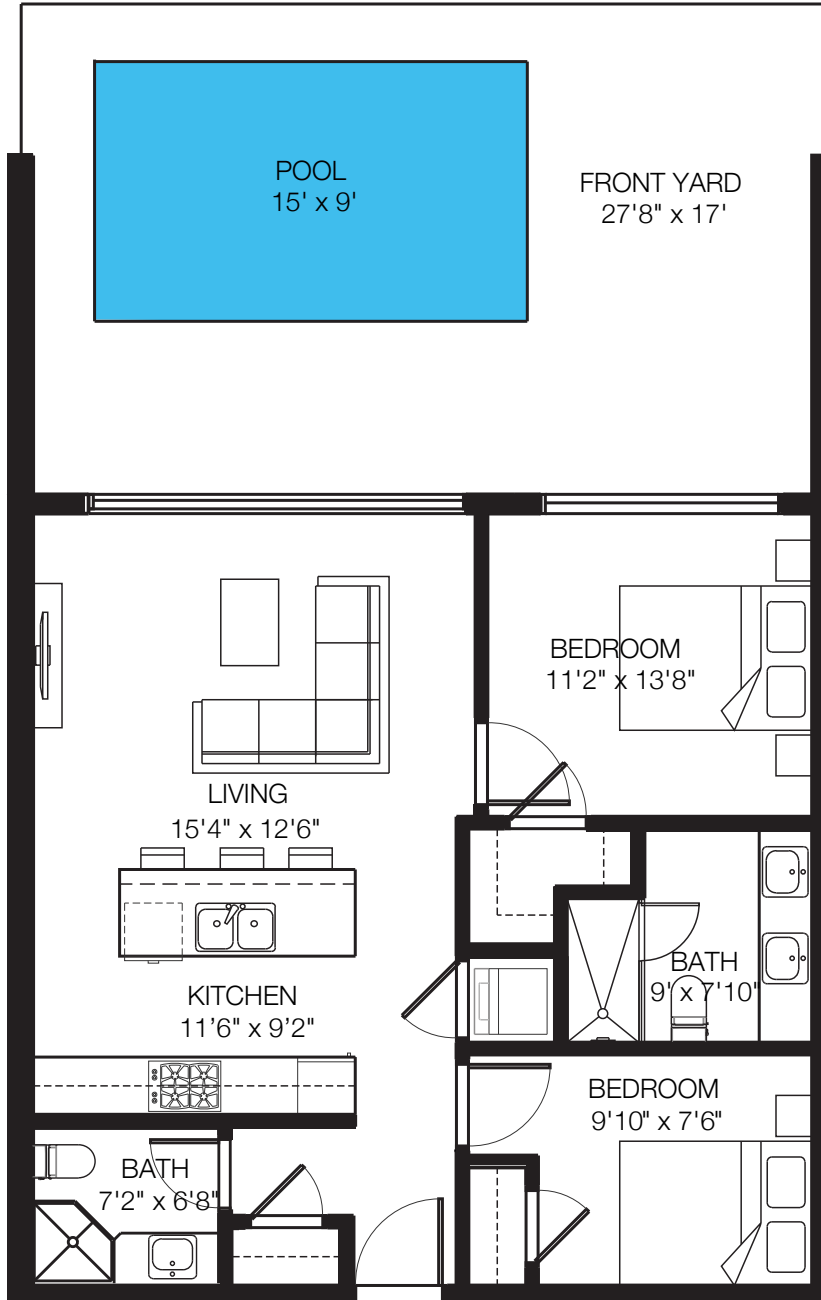

Skaha

2 Bedroom | SUITE: 777 sq.ft. | PATIO: 458 sq. ft.

B14	B13	B12	B11	B10	B9